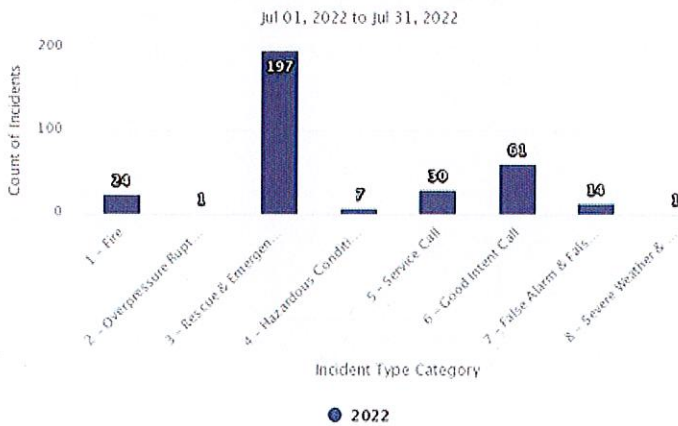

FIRE-RESCUE

MISSOULA RURAL FIRE DISTRICT

MRFD CFS Report July 2022

Incident Numbers

| | | | | | |
|-----------|------|-----------|------|----------------|--------|
| July 2022 | 346 | July 2021 | 332 | Percent Change | +4.22% |
| YTD 2022 | 1965 | YTD 2021 | 1829 | Percent Change | +7.44% |

Incidents by Category and Year

Incident Types (Top 15)

Incidents by Property Use Category

Incidents by Primary Station Name