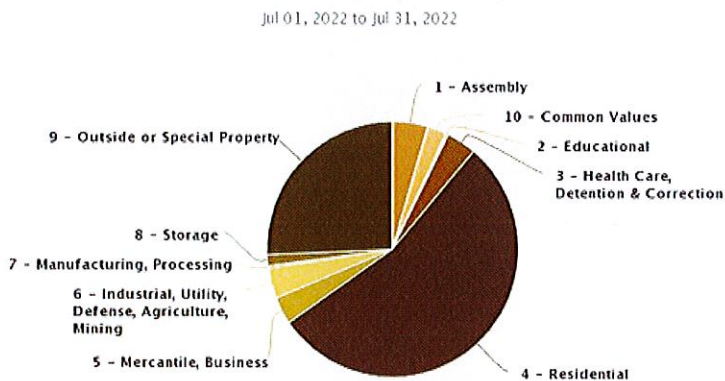

FIRE-RESCUE

MISSOULA RURAL FIRE DISTRICT

MRFD CFS Report July 2022

Incident Numbers

| | | | | | |
|-----------|------|-----------|------|----------------|--------|
| July 2022 | 346 | July 2021 | 332 | Percent Change | +4.22% |
| YTD 2022 | 1965 | YTD 2021 | 1829 | Percent Change | +7.44% |

Incidents by Category and Year

Incident Types (Top 15)

Incidents by Property Use Category

Incidents by Primary Station Name