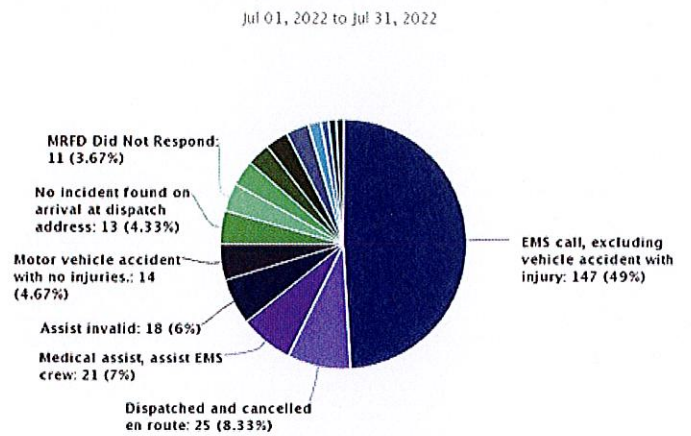

FIRE-RESCUE

MISSOULA RURAL FIRE DISTRICT

MRFD CFS Report July 2022

Incident Numbers

| | | | | | |
|-----------|------|-----------|------|----------------|--------|
| July 2022 | 346 | July 2021 | 332 | Percent Change | +4.22% |
| YTD 2022 | 1965 | YTD 2021 | 1829 | Percent Change | +7.44% |

Incidents by Category and Year

Incident Types (Top 15)

Incidents by Property Use Category

Incidents by Primary Station Name